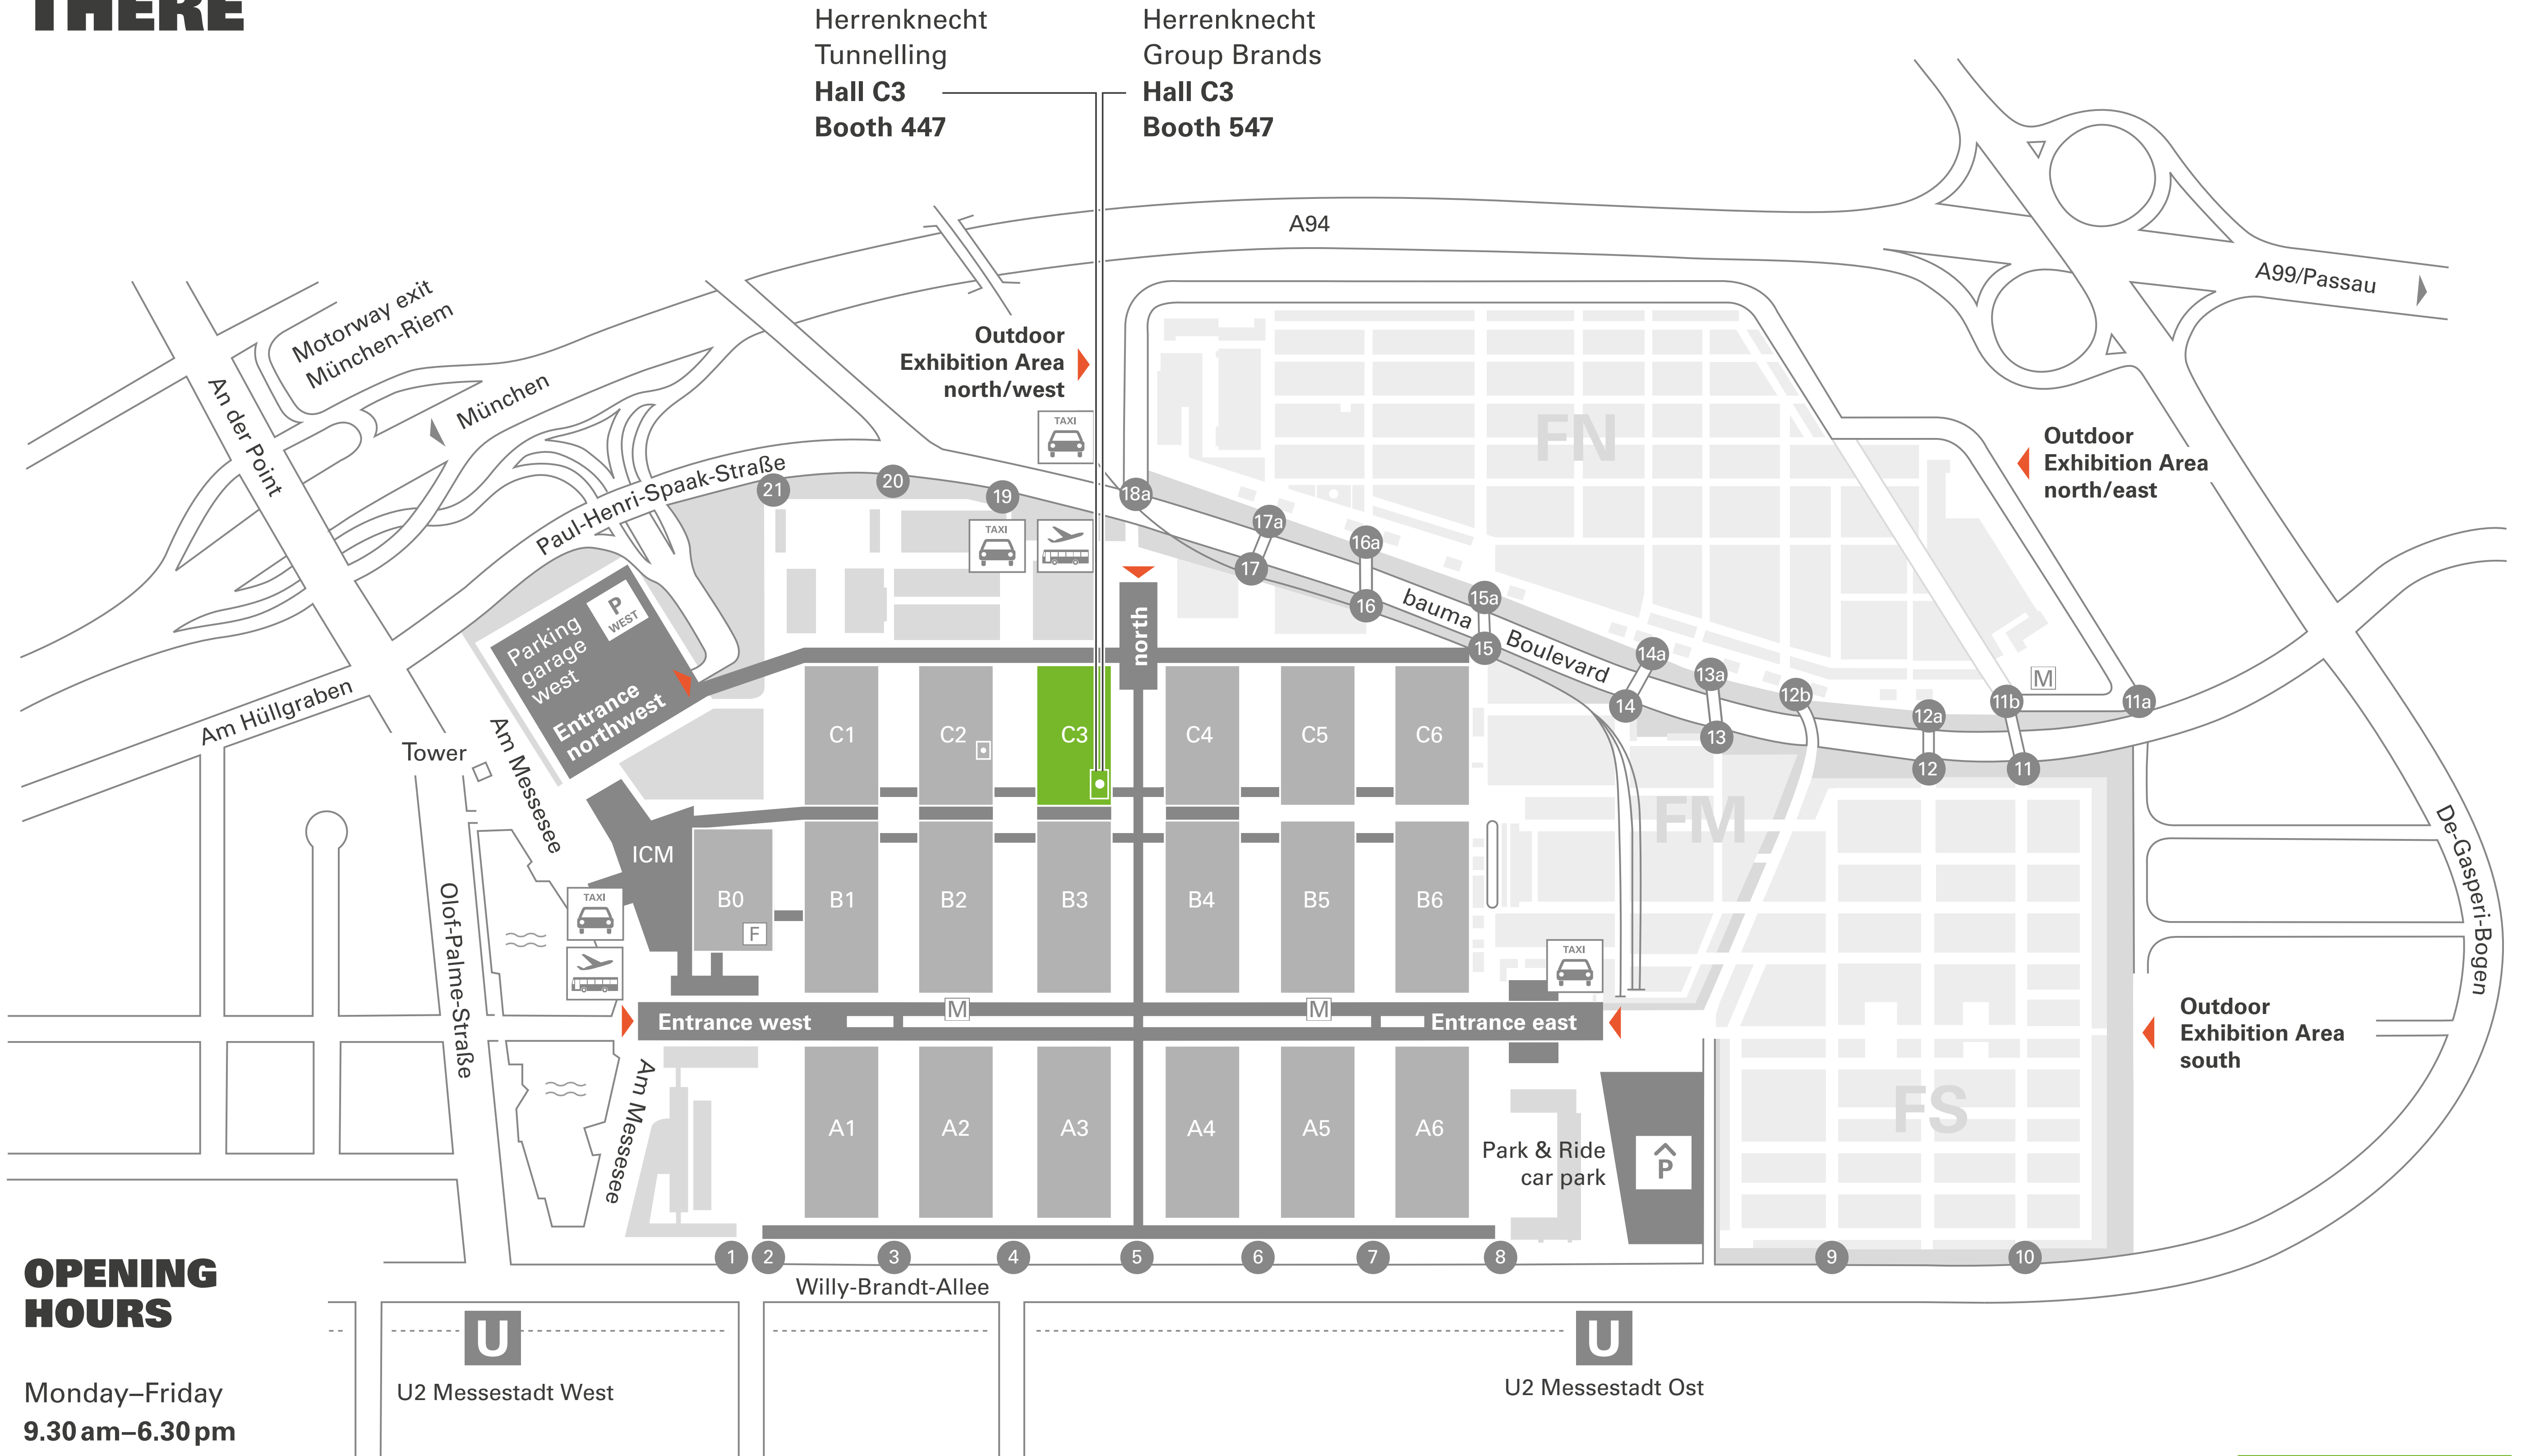

MEET US THERE

OPENING HOURS

Monday–Friday
9.30 am–6.30 pm

Saturday
8.30 am–6.30 pm

Sunday
9.30 am–4.30 pm

- gates
- airport bus
- taxi
- forum
- exhibition management
- parking lots
- Entrance